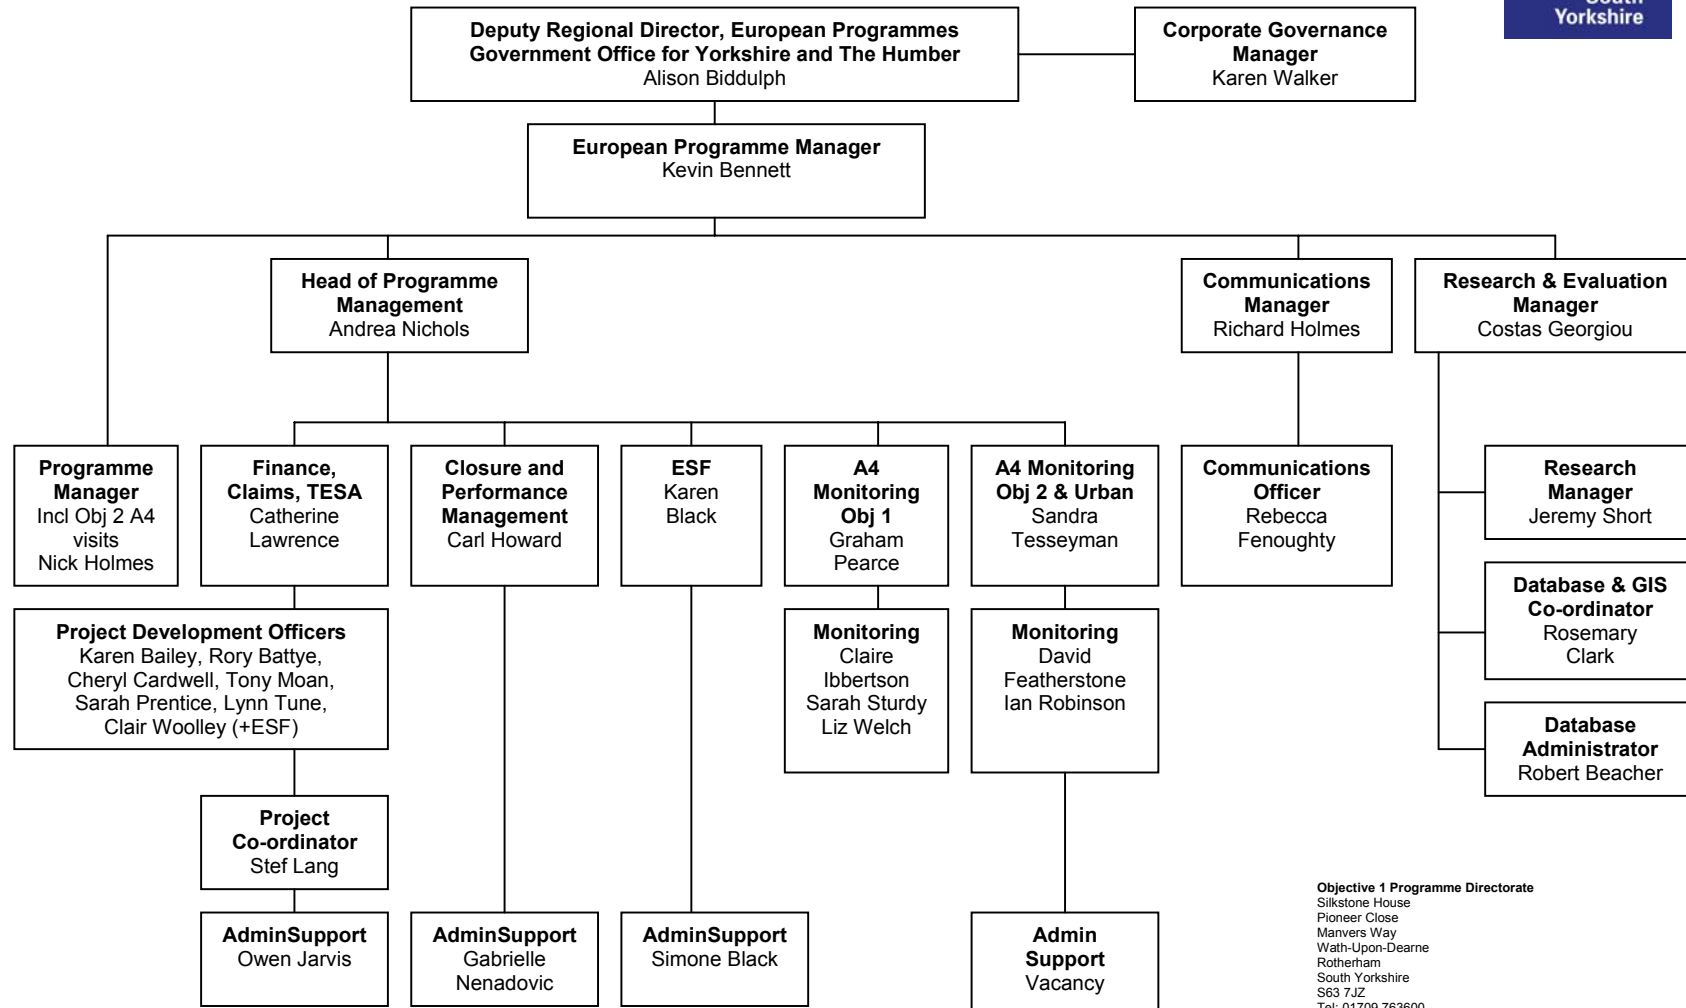

# Objective 1 Programme Directorate

September 2007

Objective 1 Programme Directorate  
 Silkstone House  
 Pioneer Close  
 Manvers Way  
 Wath-Upon-Deerne  
 Rotherham  
 South Yorkshire  
 S63 7JZ  
 Tel: 01709 763600  
 Fax: 01709 763679  
 Email: enquiriesobj1@goyh.gov.uk