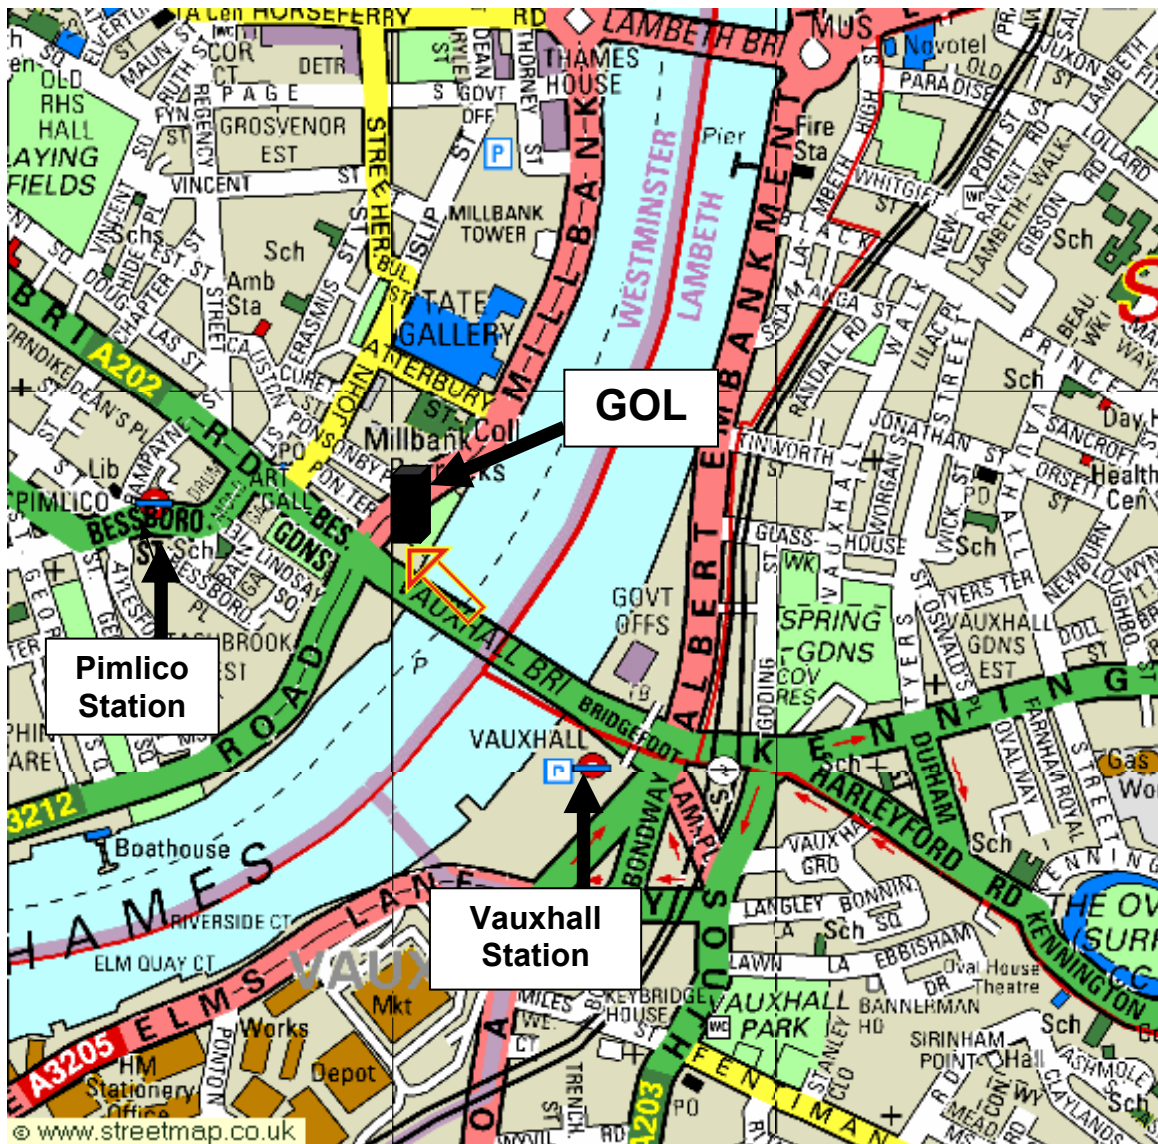

# Government Office for London Location Map

**Government Office for London**  
Riverwalk House  
157 - 161 Millbank  
London  
SW1P 4RR

Closest Stations: Vauxhall (Main Line and Victoria Line) and Pimlico (Victoria Line)